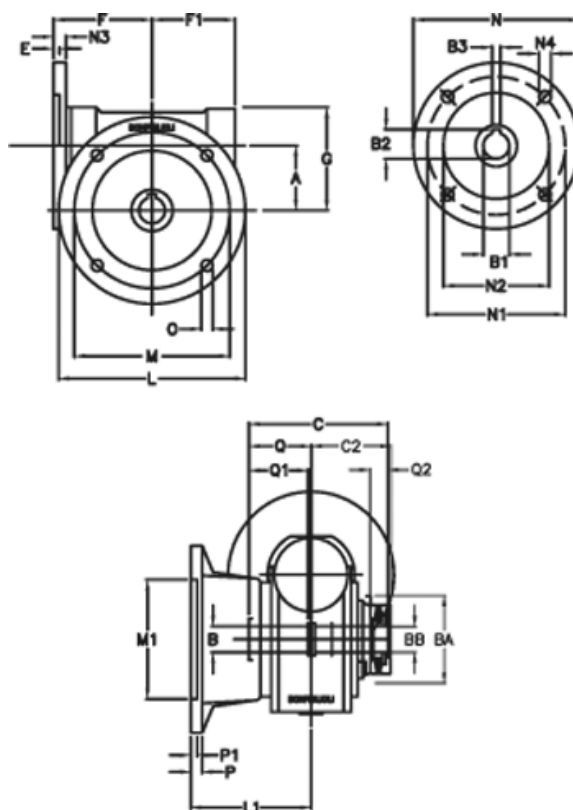

Article number: 390204901842316

Description: Worm Gear with Torque Limiter  
VF 49-L1-F-18 P63B14

## Measures

a = 49.50	C2 = 63,5	m = 90	P = 12
B = 25	Description = VF 49F-xx-63B14	M1 = 70	P1 = 10
B1 E7 = 11	E = 3.0	N = 90	Q = 51.0
B2 = 12.8	F = 70	N1 = 75	Q1 = 41
B3 H9 = 4	F1 = 63	N2 = 60	Q2 = 15
BA = 63	g = 80	N3 = 7.0	
BB H7 = 14	L = 125	N4 = 6.0	
C = 105	L1 = 85.5	O = 10.5	